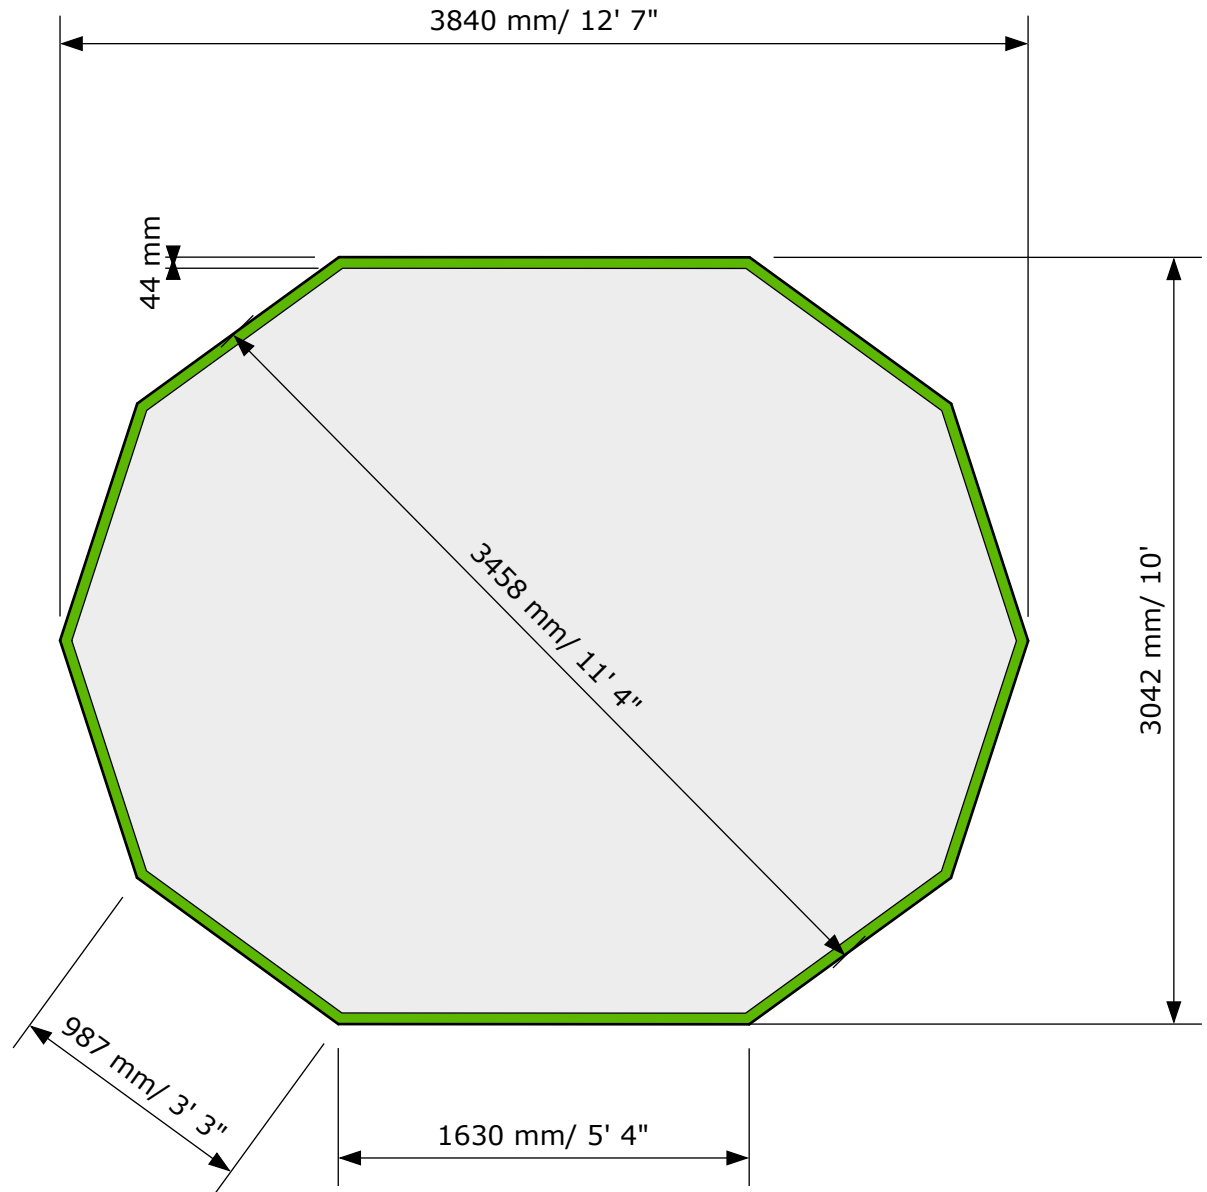

Woodpecker Joinery UK
Ltd.

Hixon Greenhouse
External Measurements

- Dimensions show external measurements of Greenhouse.
- Eaves height of Greenhouse 2000mm, 6'4.
- Total height of Greenhouse 2438mm, 8' approx.
- The base should be 100mm (4"), wider than the outside dimension of the Greenhouse.
- **IT IS IMPORTANT TO ENSURE THAT ALL BASES ARE SQUARED AND FLAT.**

For more information please contact our technical team on 01889 562610

Drawing Scale 1:20mm