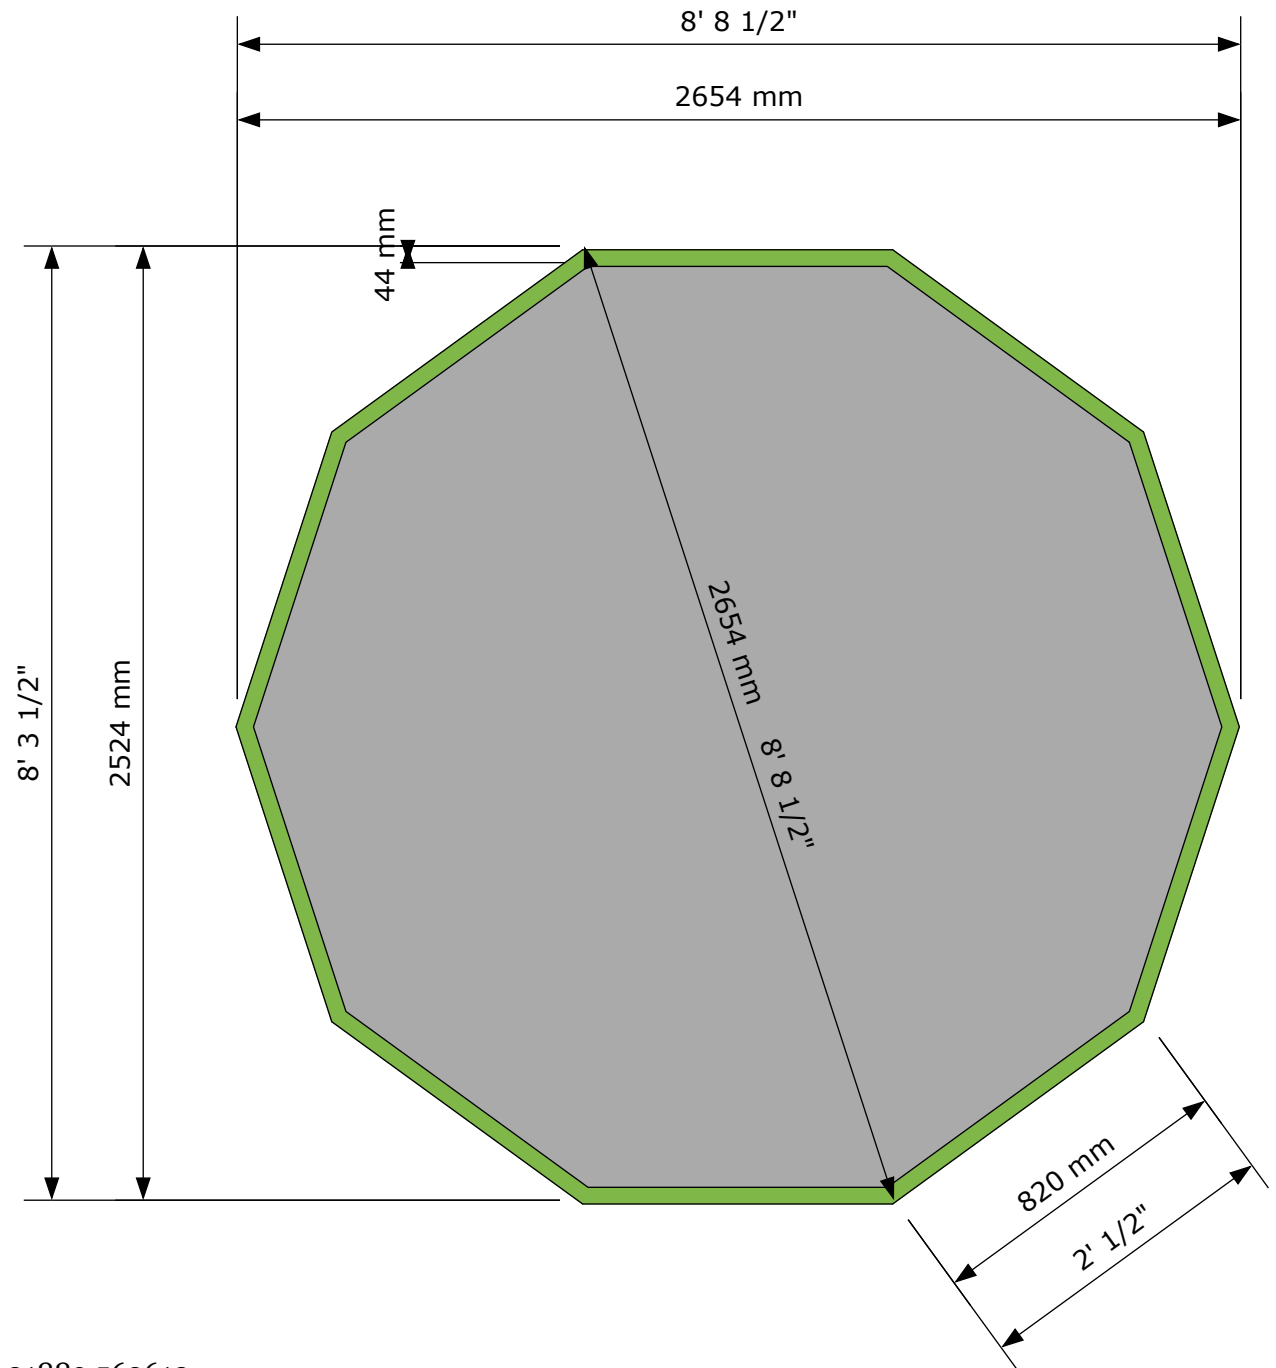

## Dagdale Greenhouse External Measurements

- Dimensions show external measurements of Greenhouse.
- Eaves height of Greenhouse 2000mm, 6'4".
- Total height of Greenhouse 2610mm, 8'7".
- The base should be 100mm (4"), wider than the outside dimension of the Greenhouse.

For more information please contact our technical team on 01889 562610

Drawing Scale 1:20mm