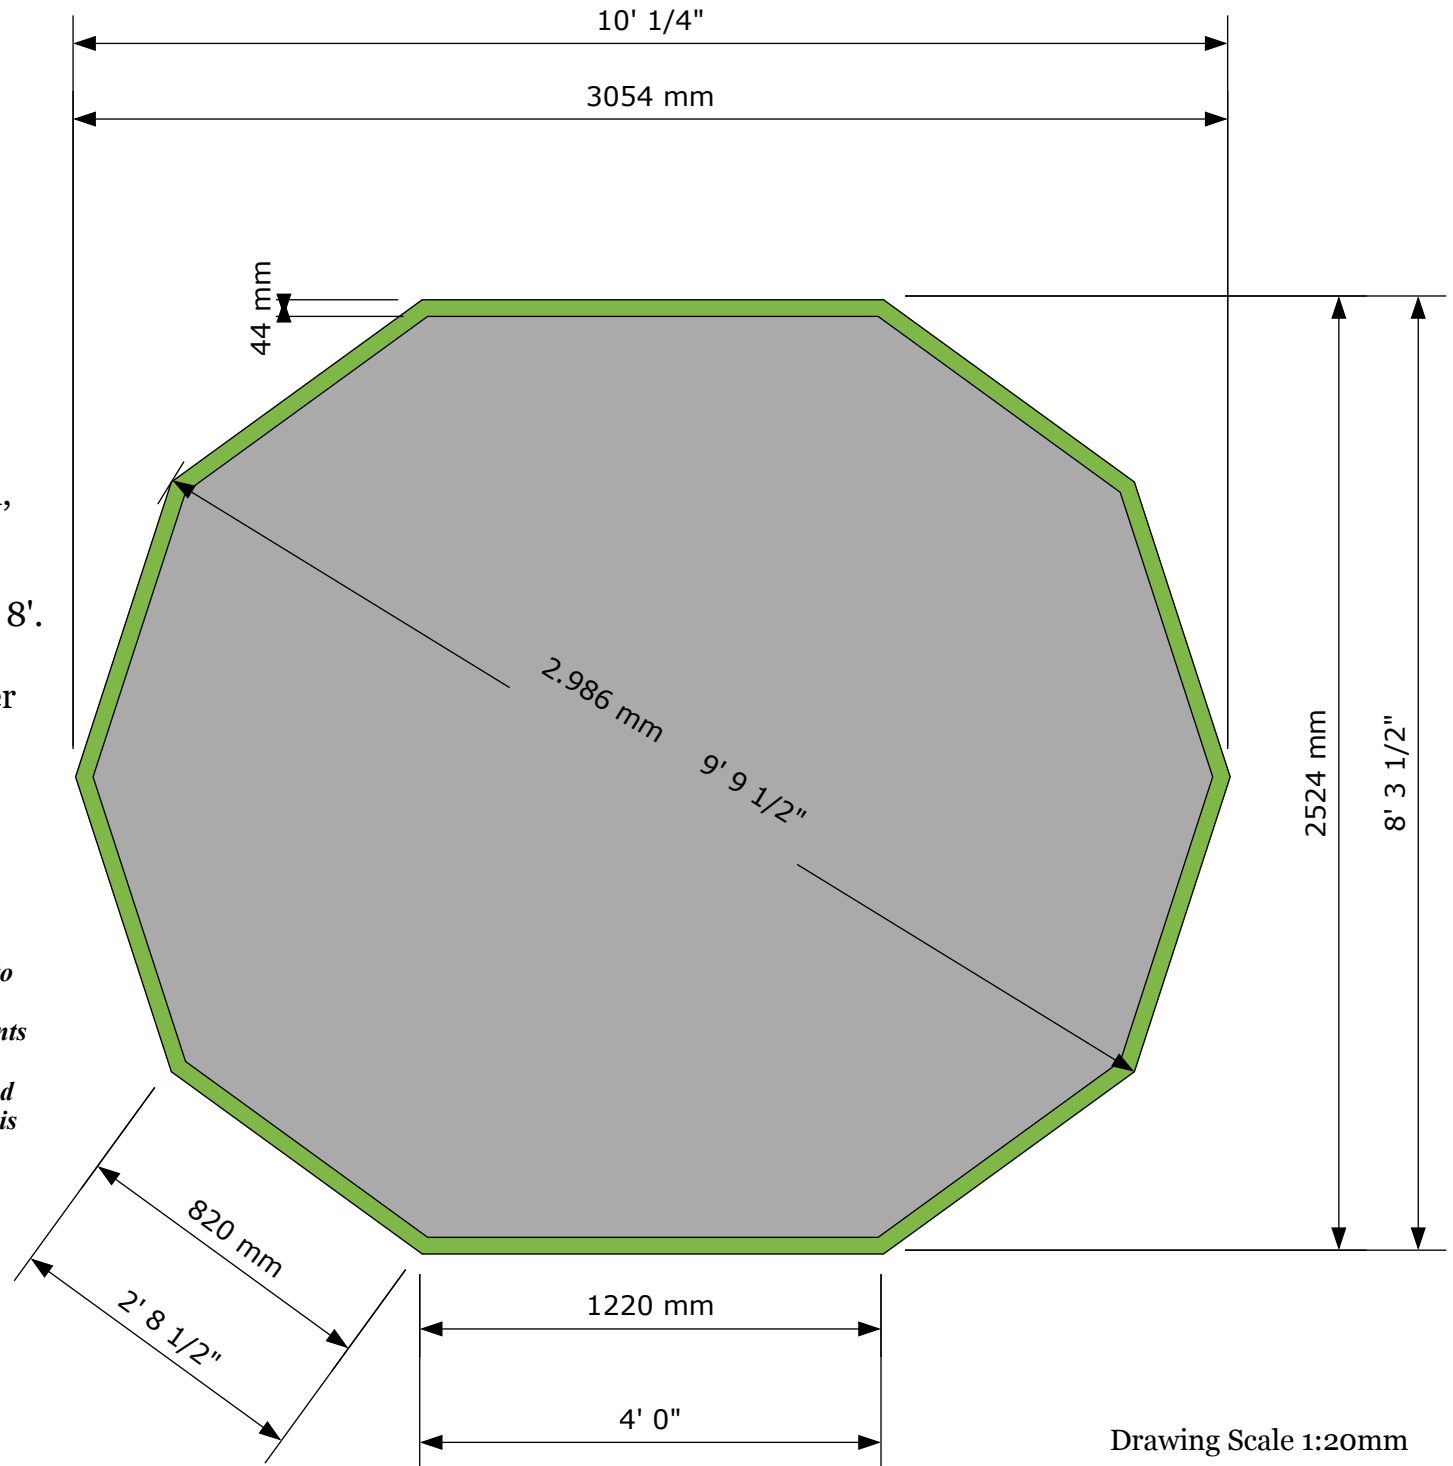

Woodpecker Joinery UK Ltd.

Bramshall Greenhouse External Measurements

- Dimensions show external measurements of Greenhouse.
- Eaves height of Greenhouse 2000mm, 6'4.
- Total height of Greenhouse 2438mm, 8'.
- The base should be 100mm (4"), wider than the outside dimension of the Greenhouse.

For more information please contact our technical team on 01889 562610

Drawing Scale 1:20mm