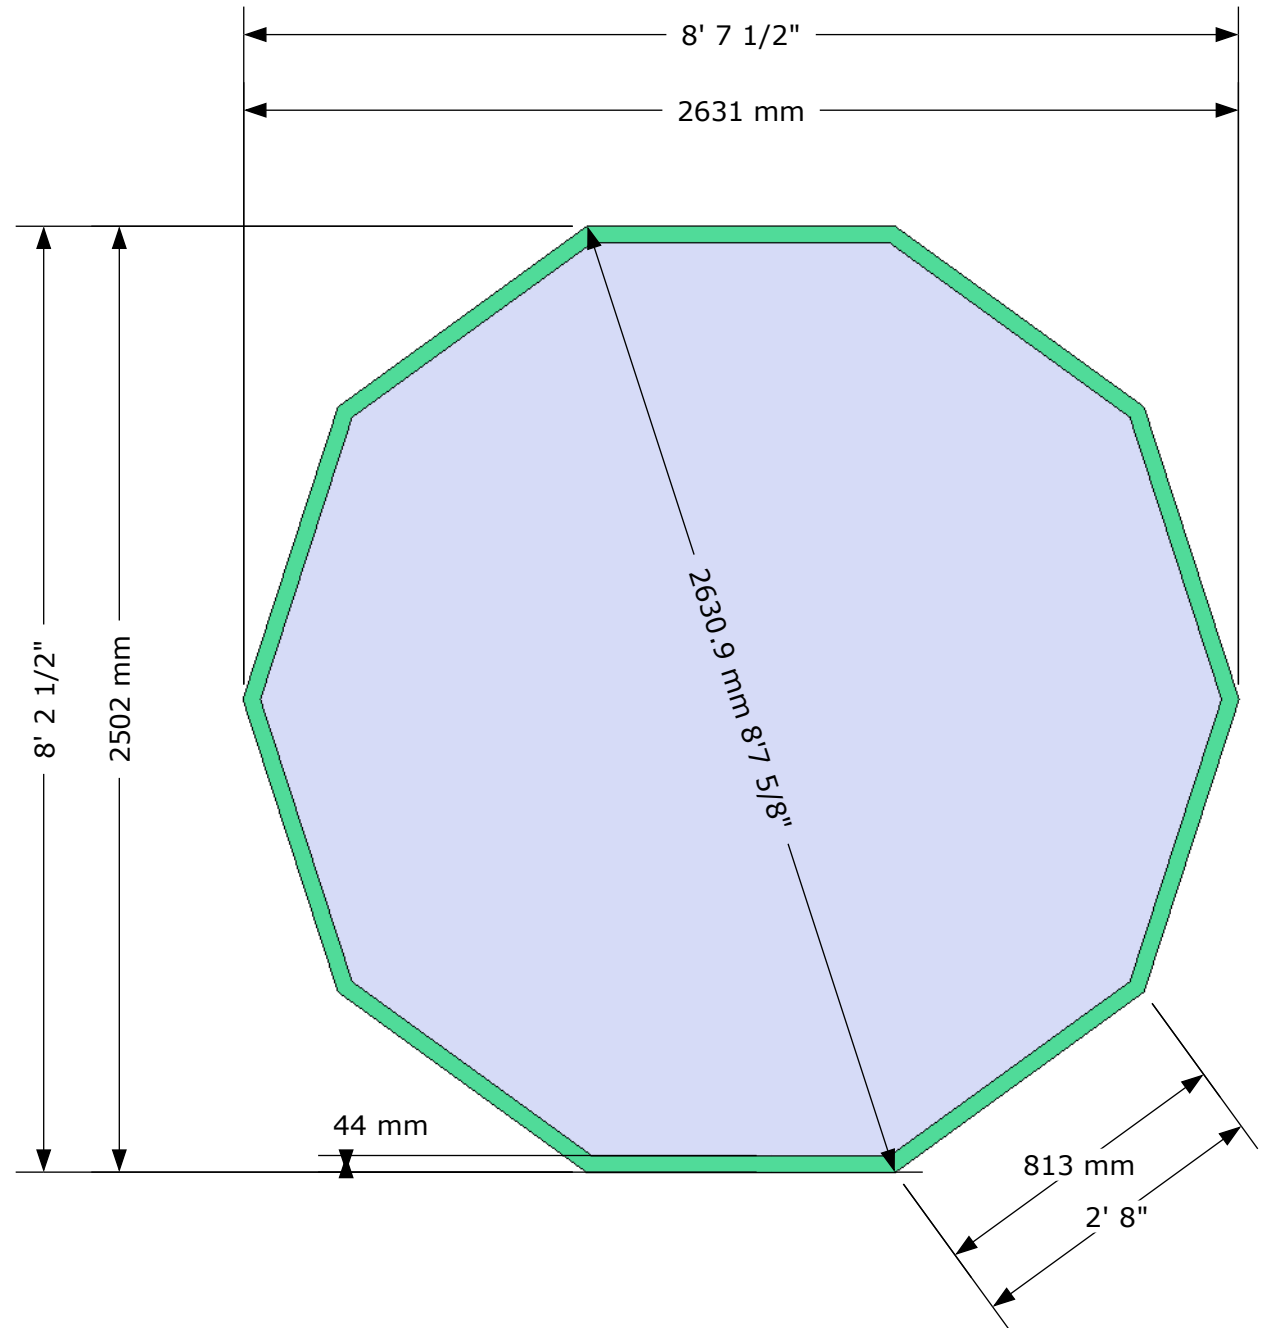

## Dagdale Greenhouse External Measurements

- Dimensions show external measurements of Greenhouse.
- Eaves height of Greenhouse 2000mm, 6'4".
- Total height of Greenhouse 2438 mm ,8'.
- The base should be 4", (100mm) wider than the outside dimension of the Greenhouse.
- IT IS IMPORTANT TO ENSURE THAT ALL BASES ARE SQUARE AND FLAT.

Drawing Scale 1:20mm