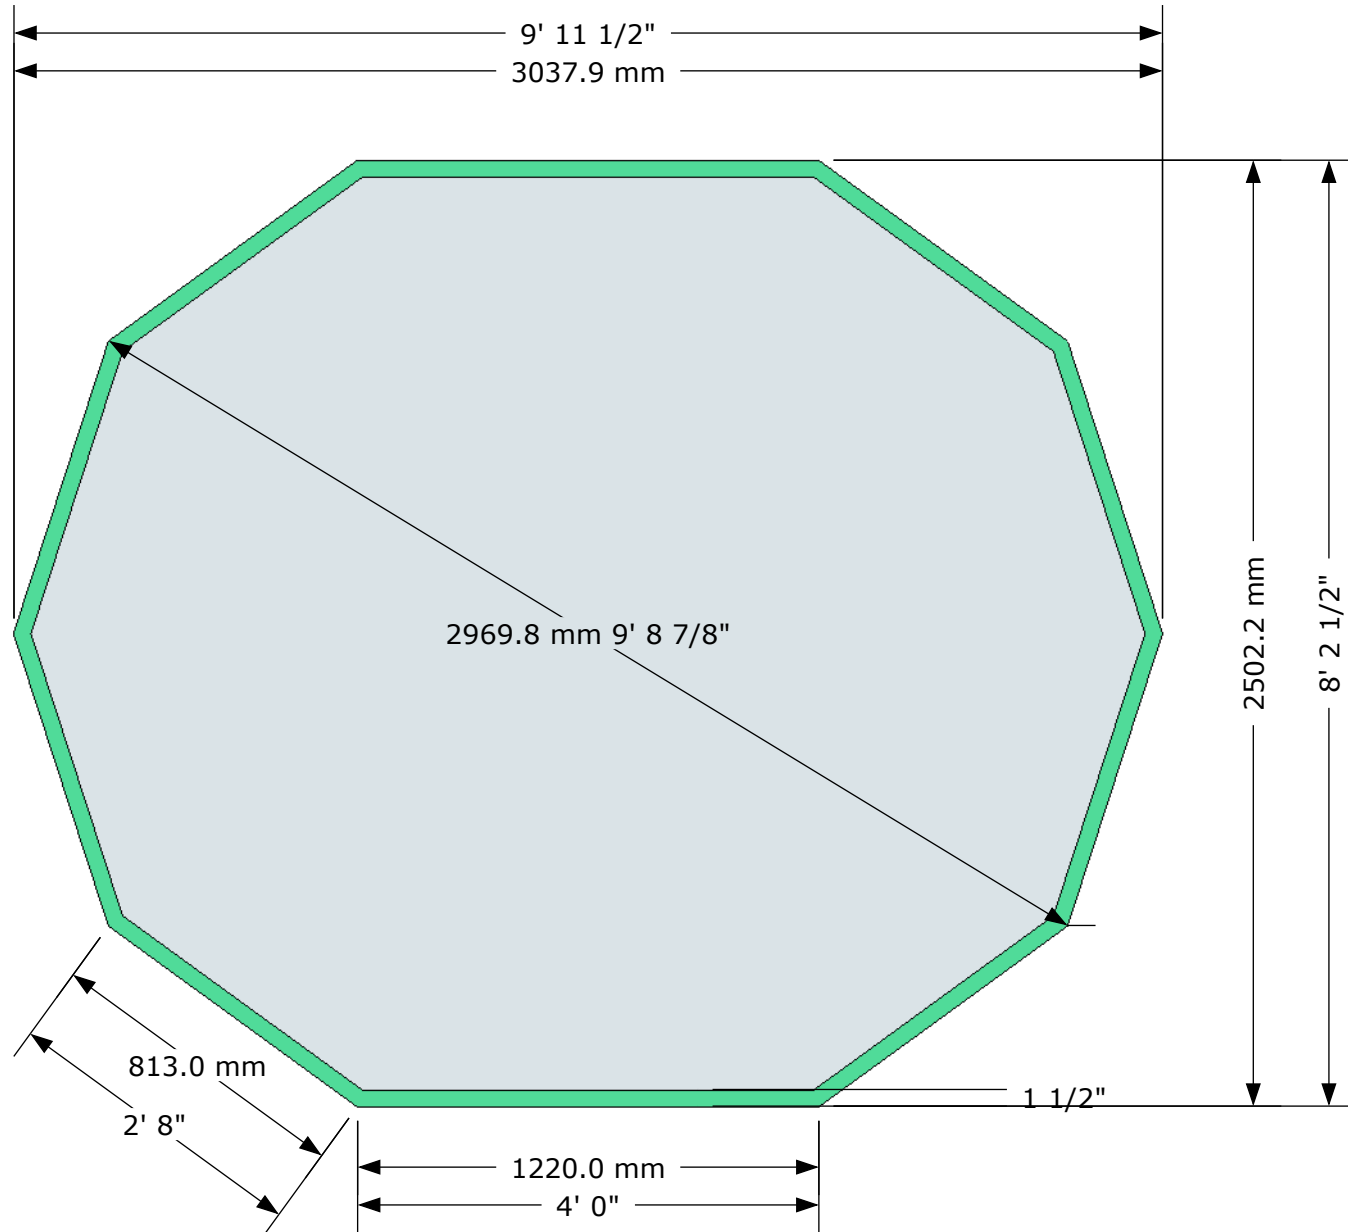

Woodpecker Joinery  
UK LTD

Bramshall  
Greenhouse External  
Measurements

- Dimensions show external measurements of Greenhouse.
- Eaves height of Greenhouse 2000mm, 6'4".
- Total height of Greenhouse 2438 mm ,8'.
- The base should be 4", (100mm) wider than the outside dimension of the Greenhouse.
- IT IS IMPORTANT TO ENSURE THAT ALL BASES ARE SQUARE AND FLAT.

Drawing Scale 1:20mm