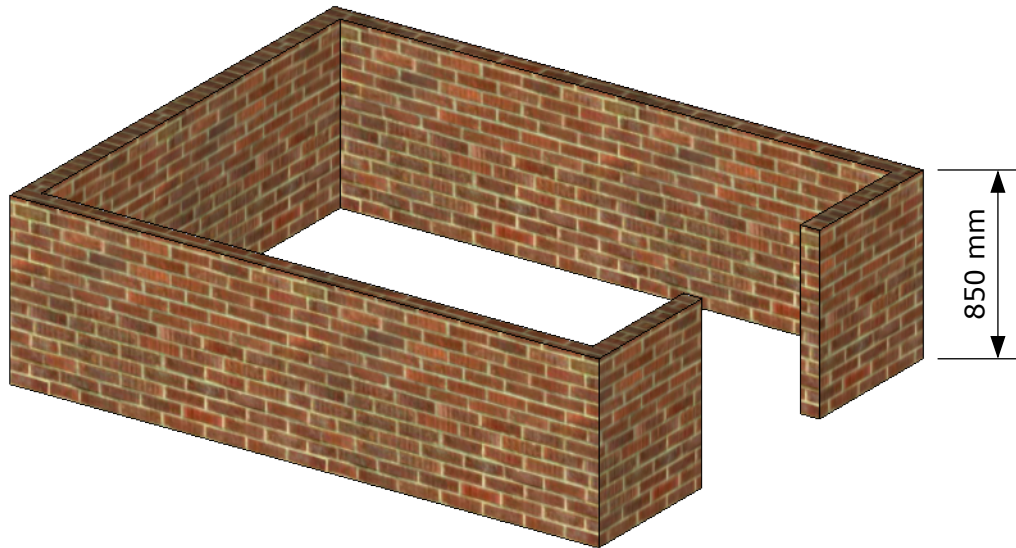

8ft Wide Bespoke Kingsbury Cedar Greenhouse

External dwarf wall measurements

Dwarf wall height at doorway 850mm

- Single skinned wall is adequate for the greenhouse to sit on.
- Any greenhouse larger than 10ft in length, we would recommend a pillar in the centre to increase strength
- Dwarf wall must be flat and square

8ft model; exact size is 2530 mm
10ft model / 3122 mm
12ft model / 3763 mm
14ft model / 4355 mm
16ft model / 4950 mm
18ft model / 5540 mm
20ft model / 6130 mm
24ft model / 7355 mm
30ft model / 9130 mm