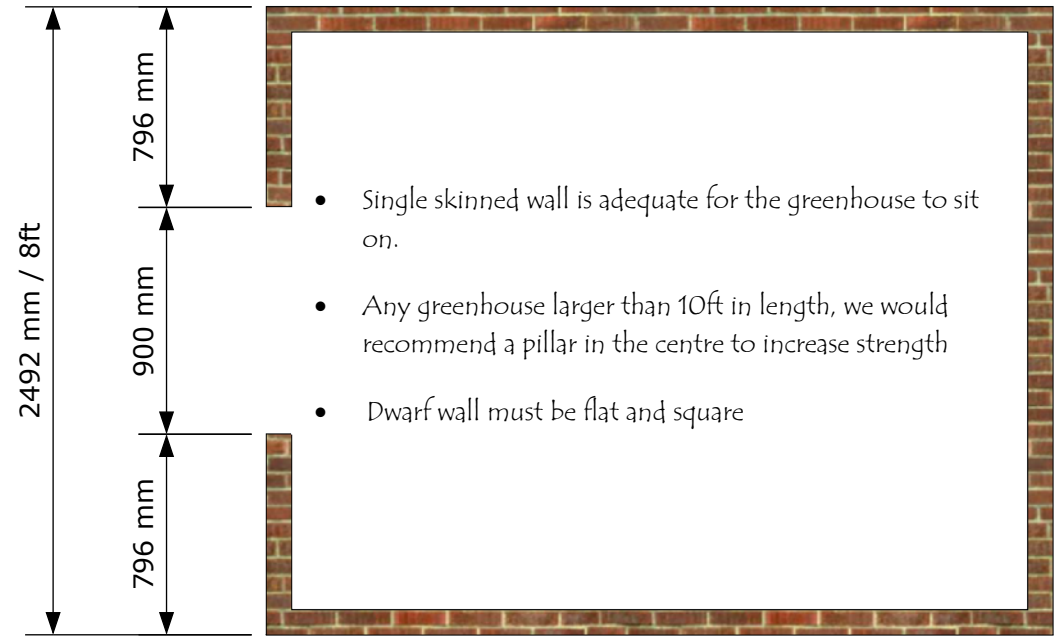

8ft Wide Bespoke Kingsbury Cedar Greenhouse

External dwarf wall measurements

Dwarf wall height at doorway 850mm

- Single skinned wall is adequate for the greenhouse to sit on.
- Any greenhouse larger than 10ft in length, we would recommend a pillar in the centre to increase strength
- Dwarf wall must be flat and square

8ft model; exact size is 2530 mm
10ft model / 3122 mm
12ft model / 3763 mm
14ft model / 4355 mm
16ft model / 4950 mm
18ft model / 5540 mm
20ft model / 6130 mm
24ft model / 7355 mm
30ft model / 9130 mm