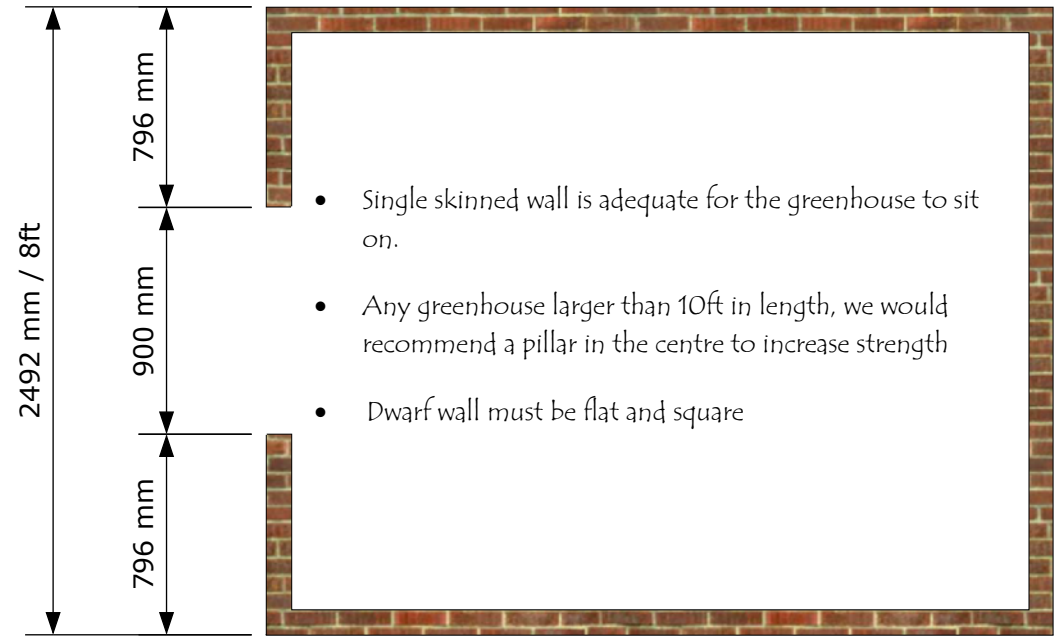

8ft Wide Bespoke Cedar Greenhouse

External dwarf wall measurements

Dwarf wall height at doorway 850mm

- Single skinned wall is adequate for the greenhouse to sit on.
- Any greenhouse larger than 10ft in length, we would recommend a pillar in the centre to increase strength
- Dwarf wall must be flat and square