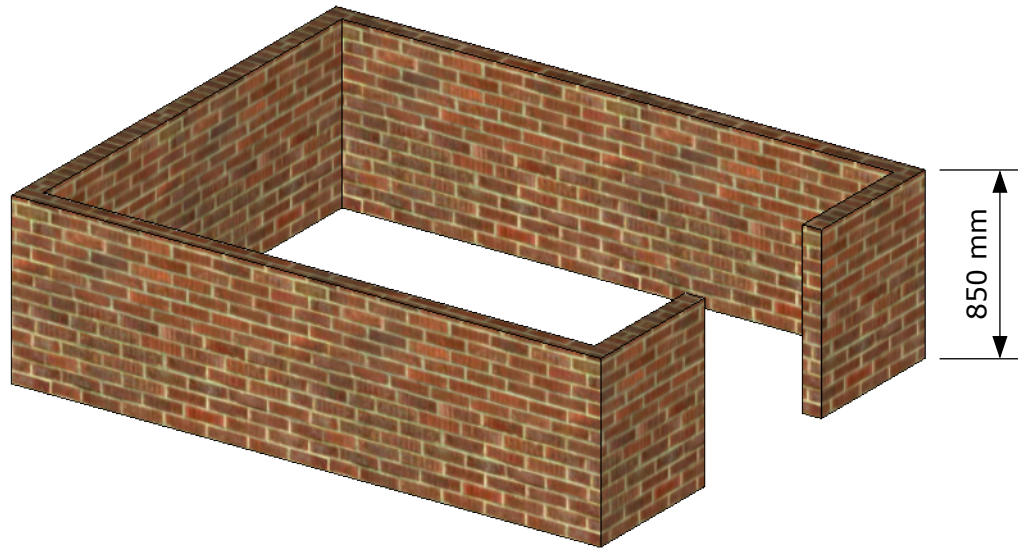

8ft Wide Bespoke Cedar Greenhouse

External dwarf wall measurements

Dwarf wall height at doorway 850mm

- Single skinned wall is adequate for the greenhouse to sit on.
- Any greenhouse larger than 10ft in length, we would recommend a pillar in the centre to increase strength
- Dwarf wall must be flat and square