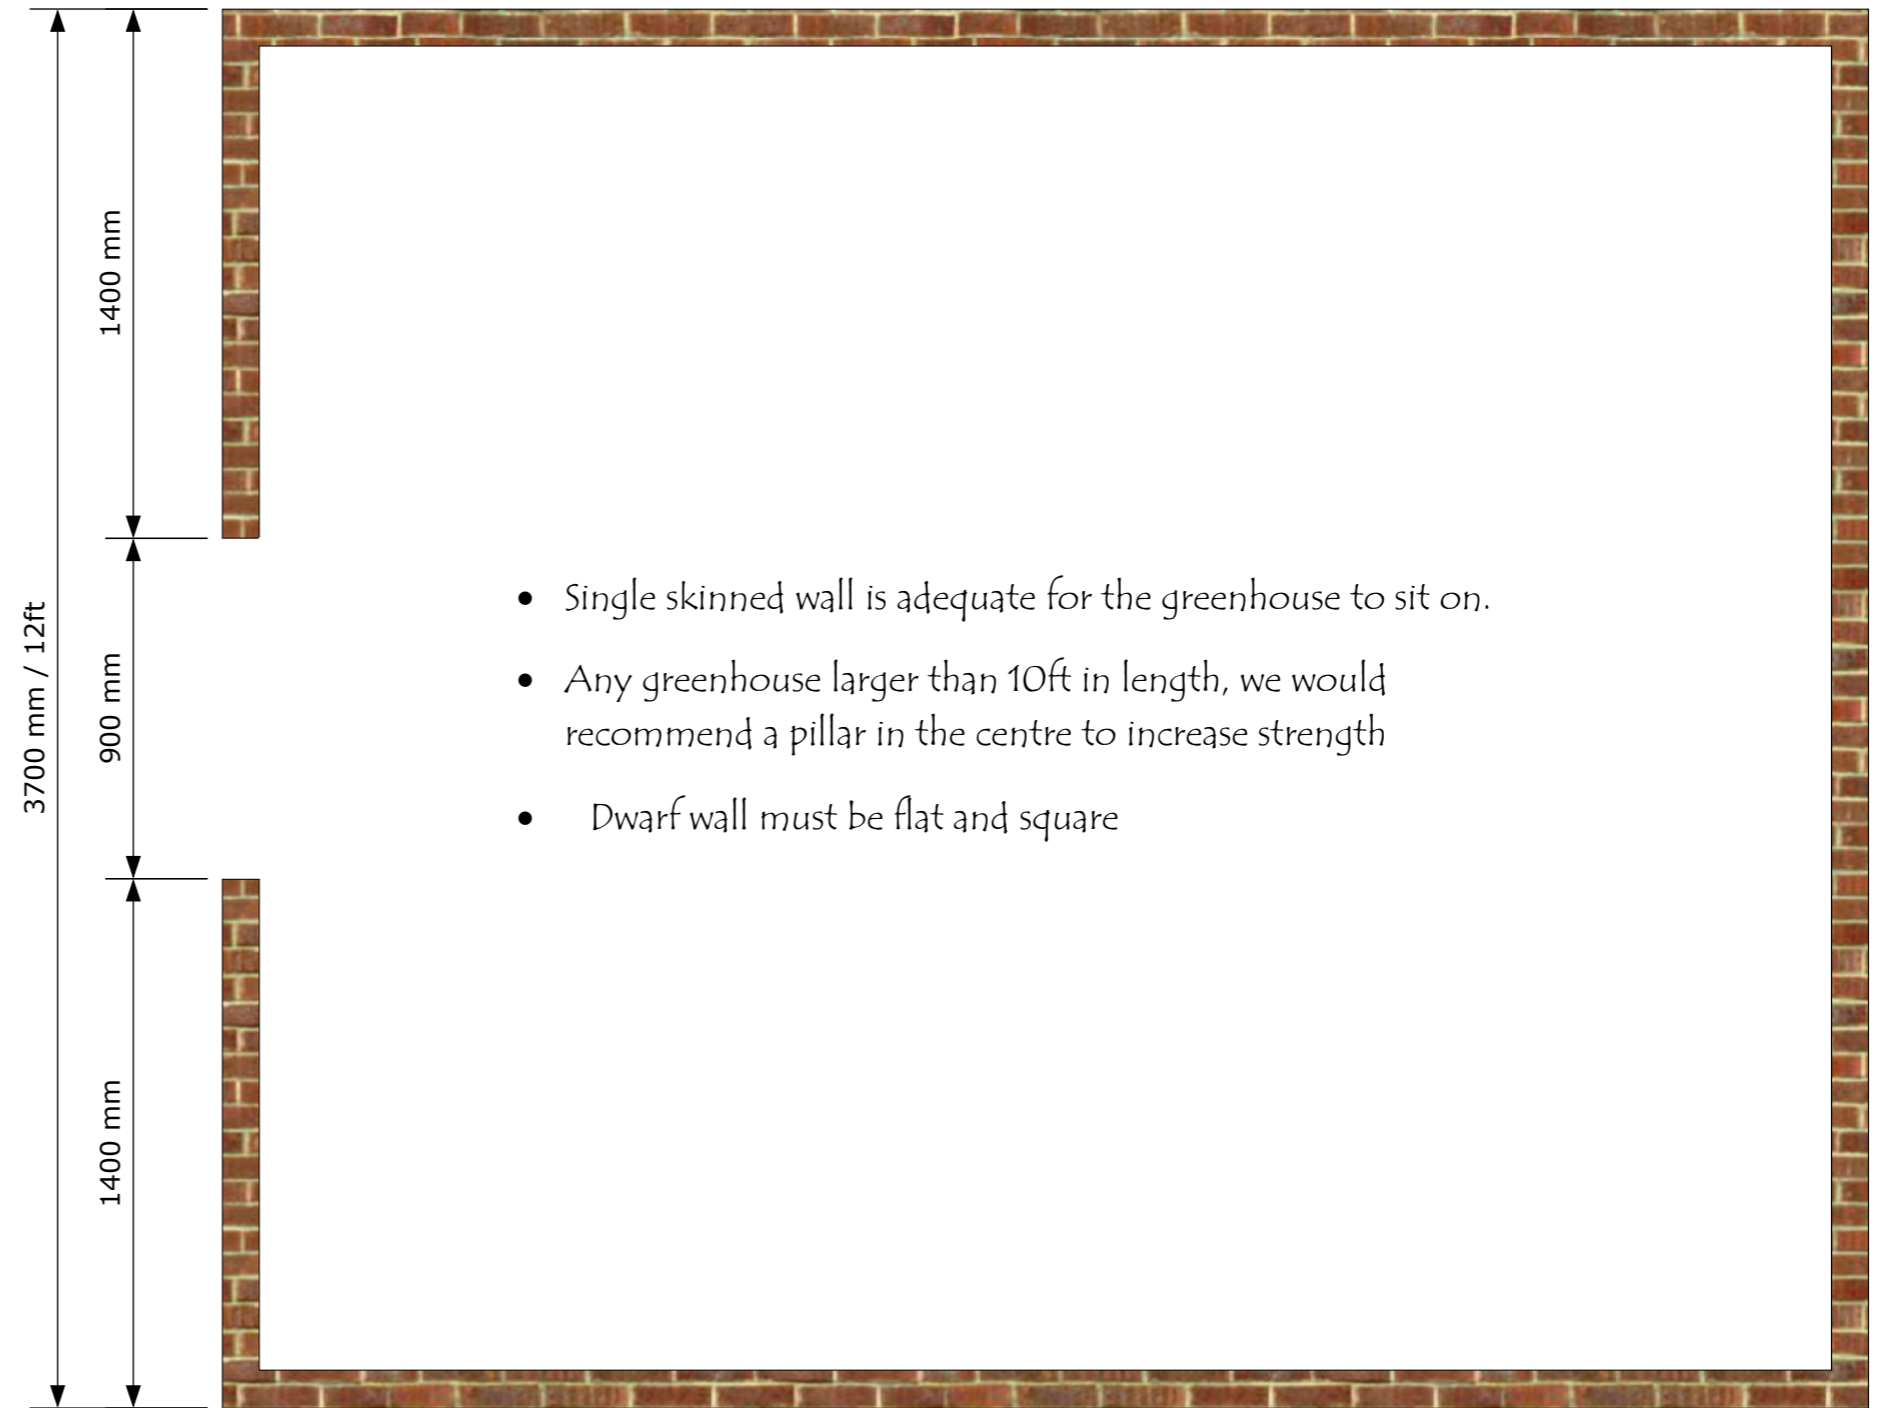

12ft Wide Bespoke Cedar Greenhouse

External dwarf wall measurements

- Single skinned wall is adequate for the greenhouse to sit on.
- Any greenhouse larger than 10ft in length, we would recommend a pillar in the centre to increase strength
- Dwarf wall must be flat and square

Dwarf wall height at doorway 850mm